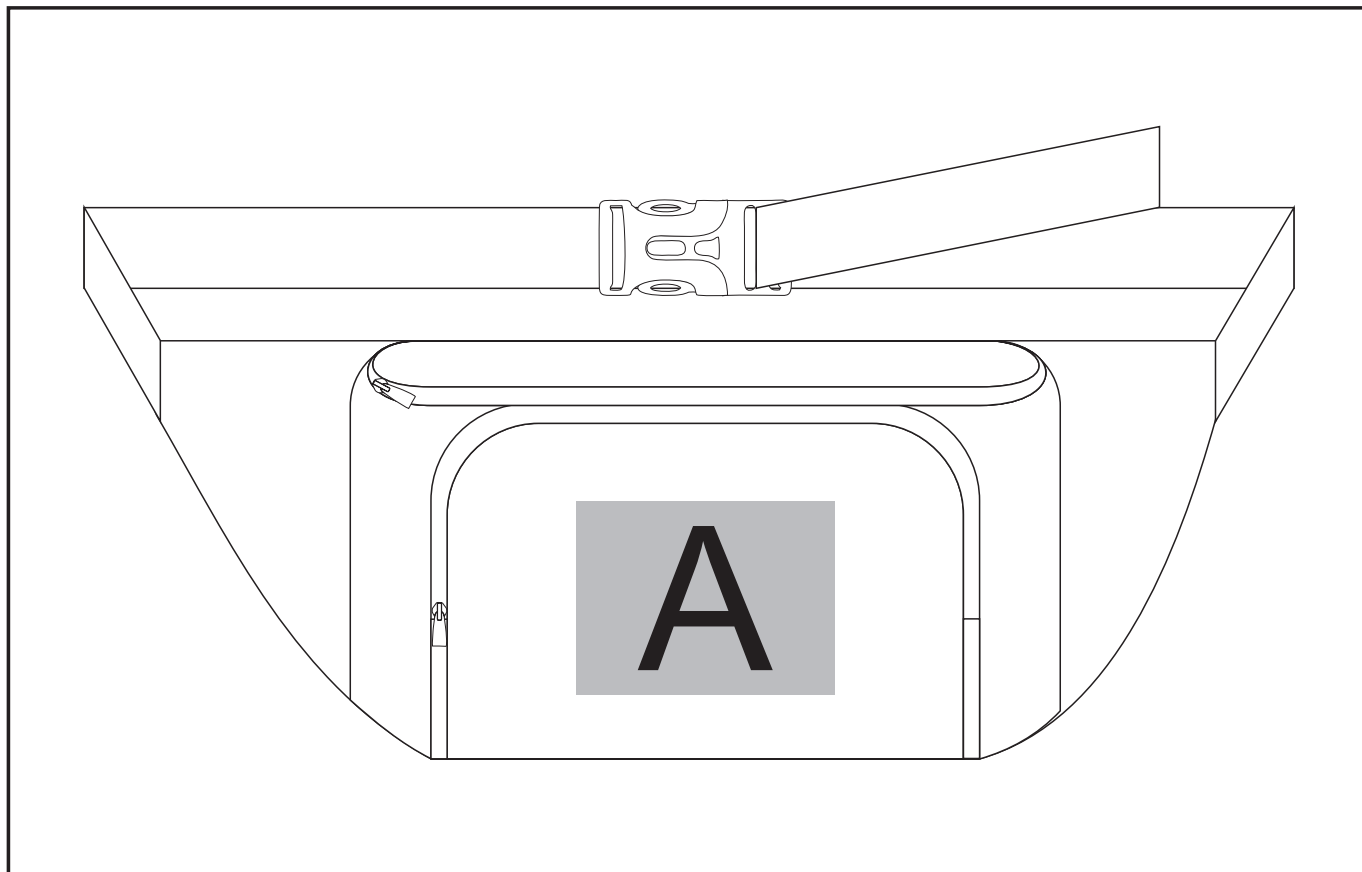

BAG-4676

STEFFI MOON BAG

Need to know:

- Includes 1-Colour, 1-Position Screen Print (setup fee applies)

Branding Options:

Position A

1. Screen Print (SB) - 1 colour
Size: 80mm wide x 60mm high